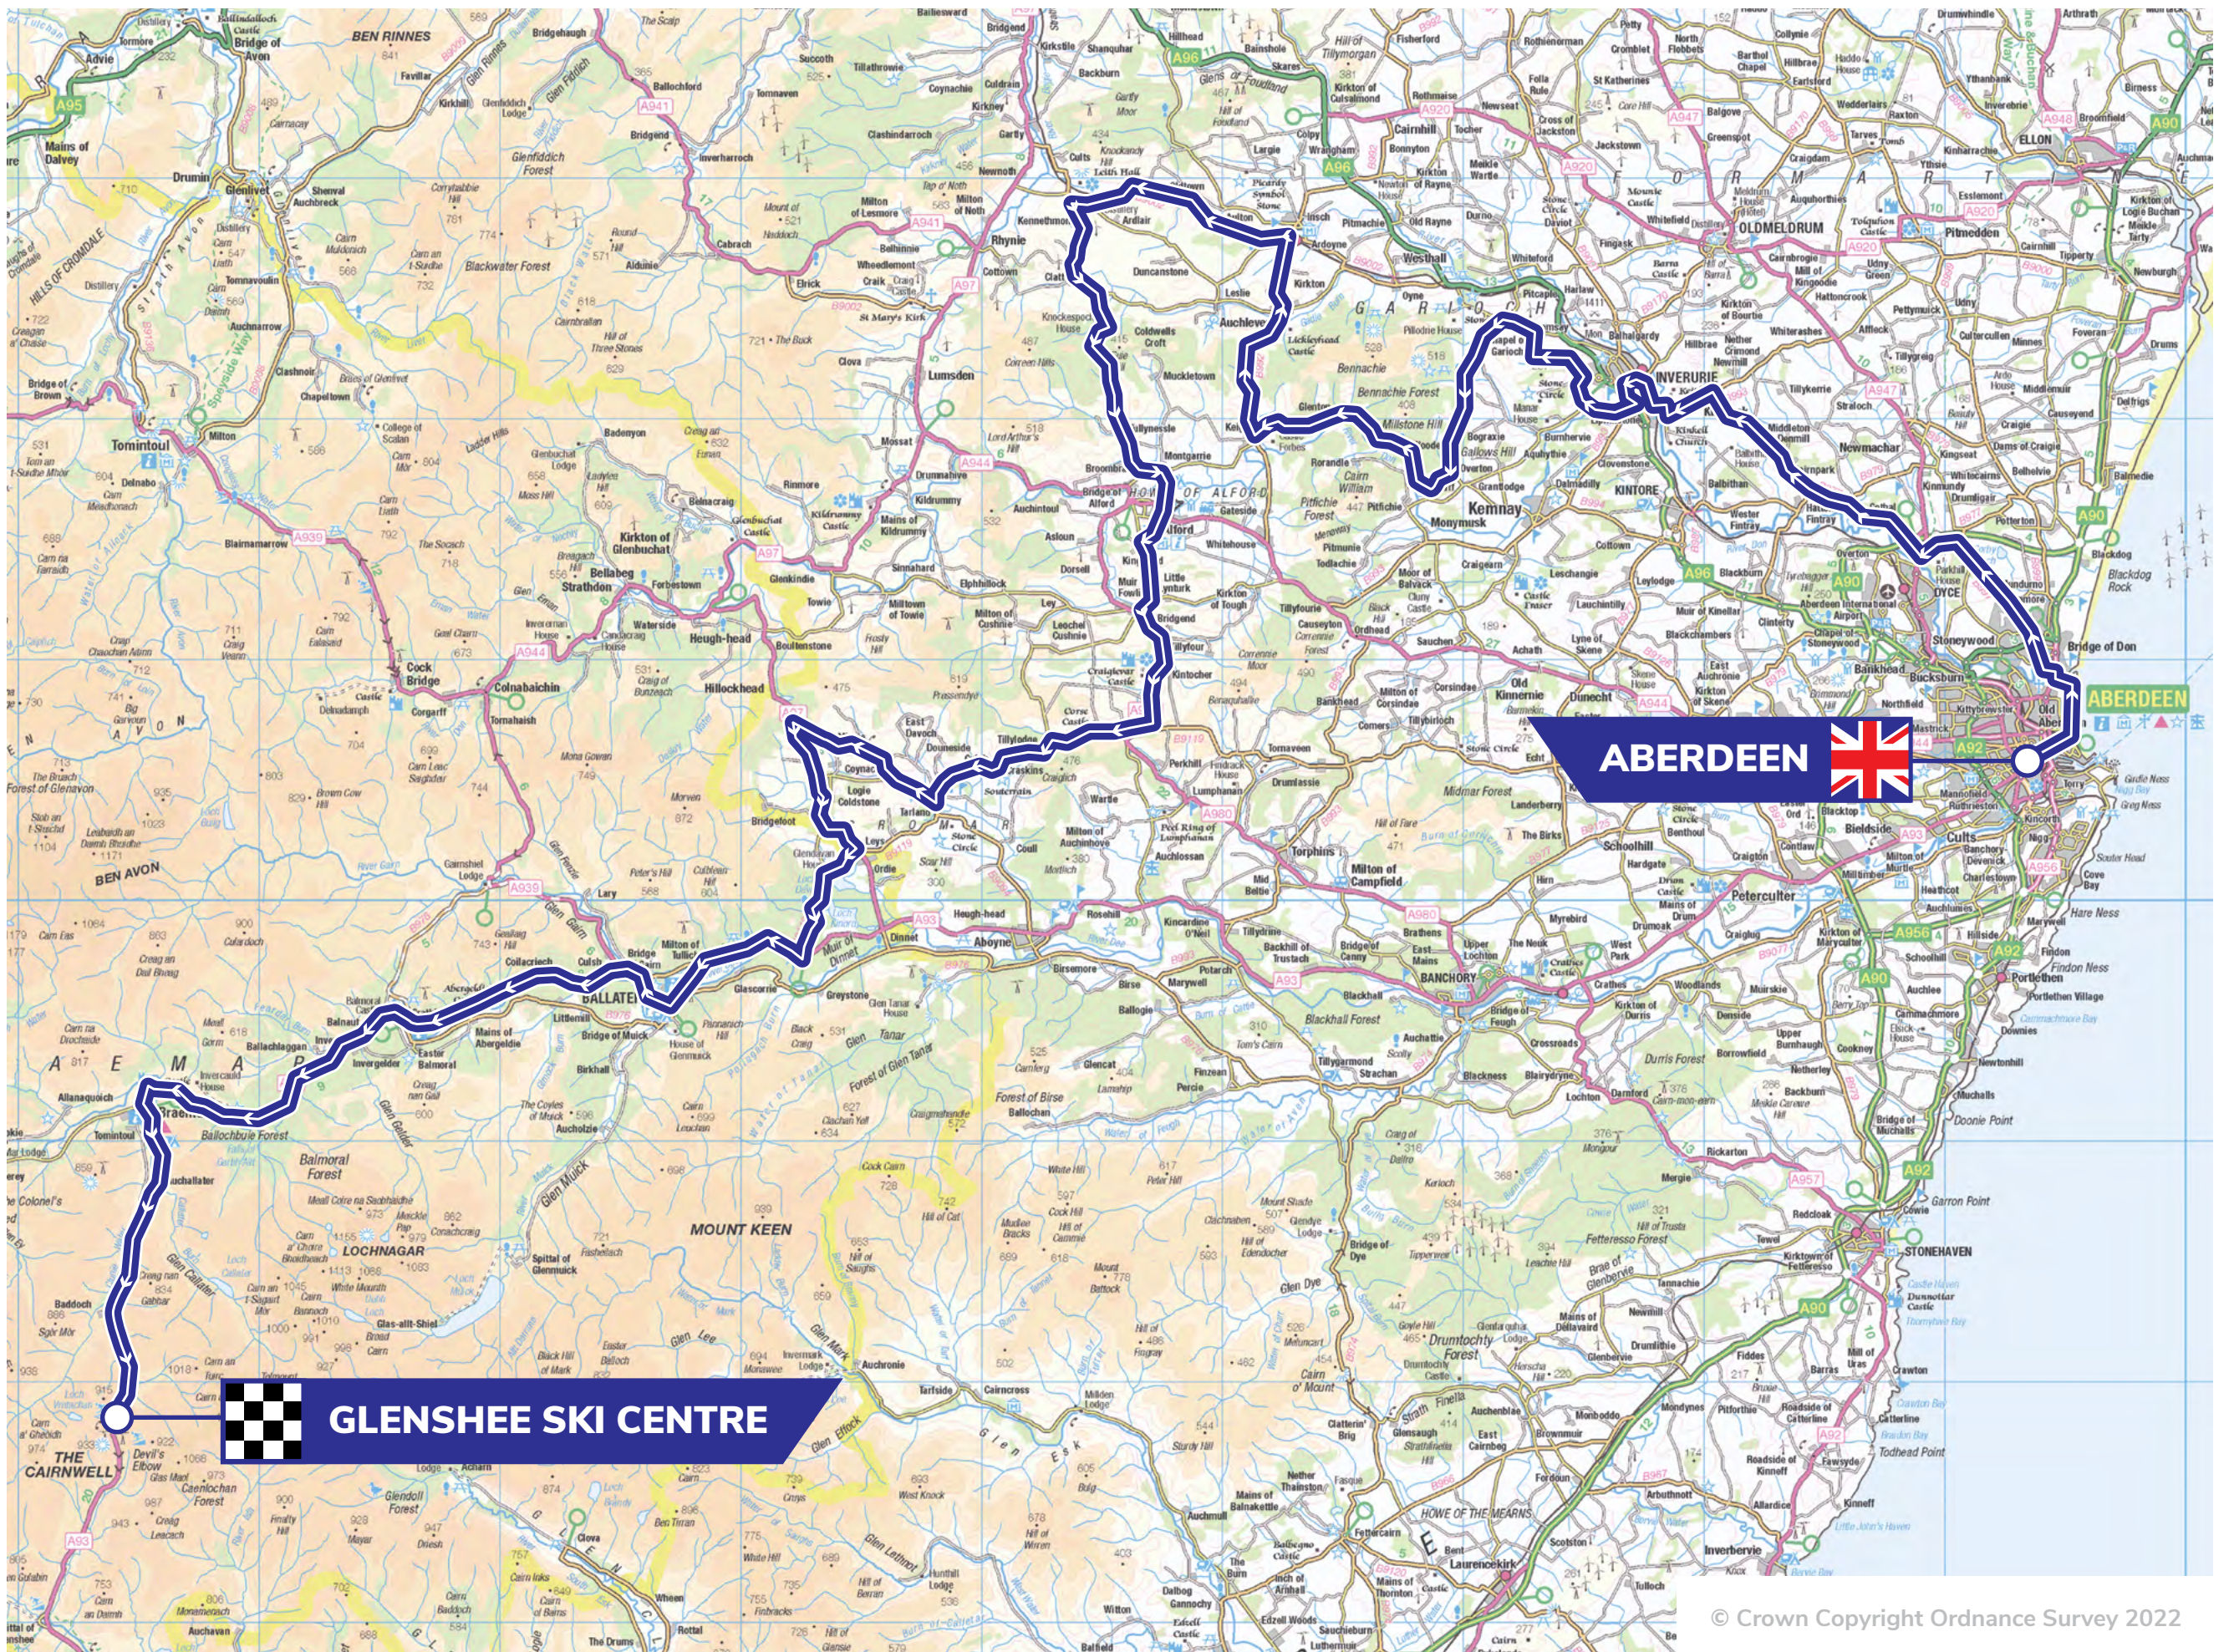

1

ABERDEEN TO GLENSHEE SKI CENTRE SUNDAY 4 SEPTEMBER 2022

TOUR OF
BRITAIN

© Crown Copyright Ordnance Survey 2022

STAGE PARTNERS

RACE PARTNERS

1

ABERDEEN TO GLENSHEE SKI CENTRE SUNDAY 4 SEPTEMBER 2022

© Crown Copyright Ordnance Survey 2022

STAGE PARTNERS

RACE PARTNERS