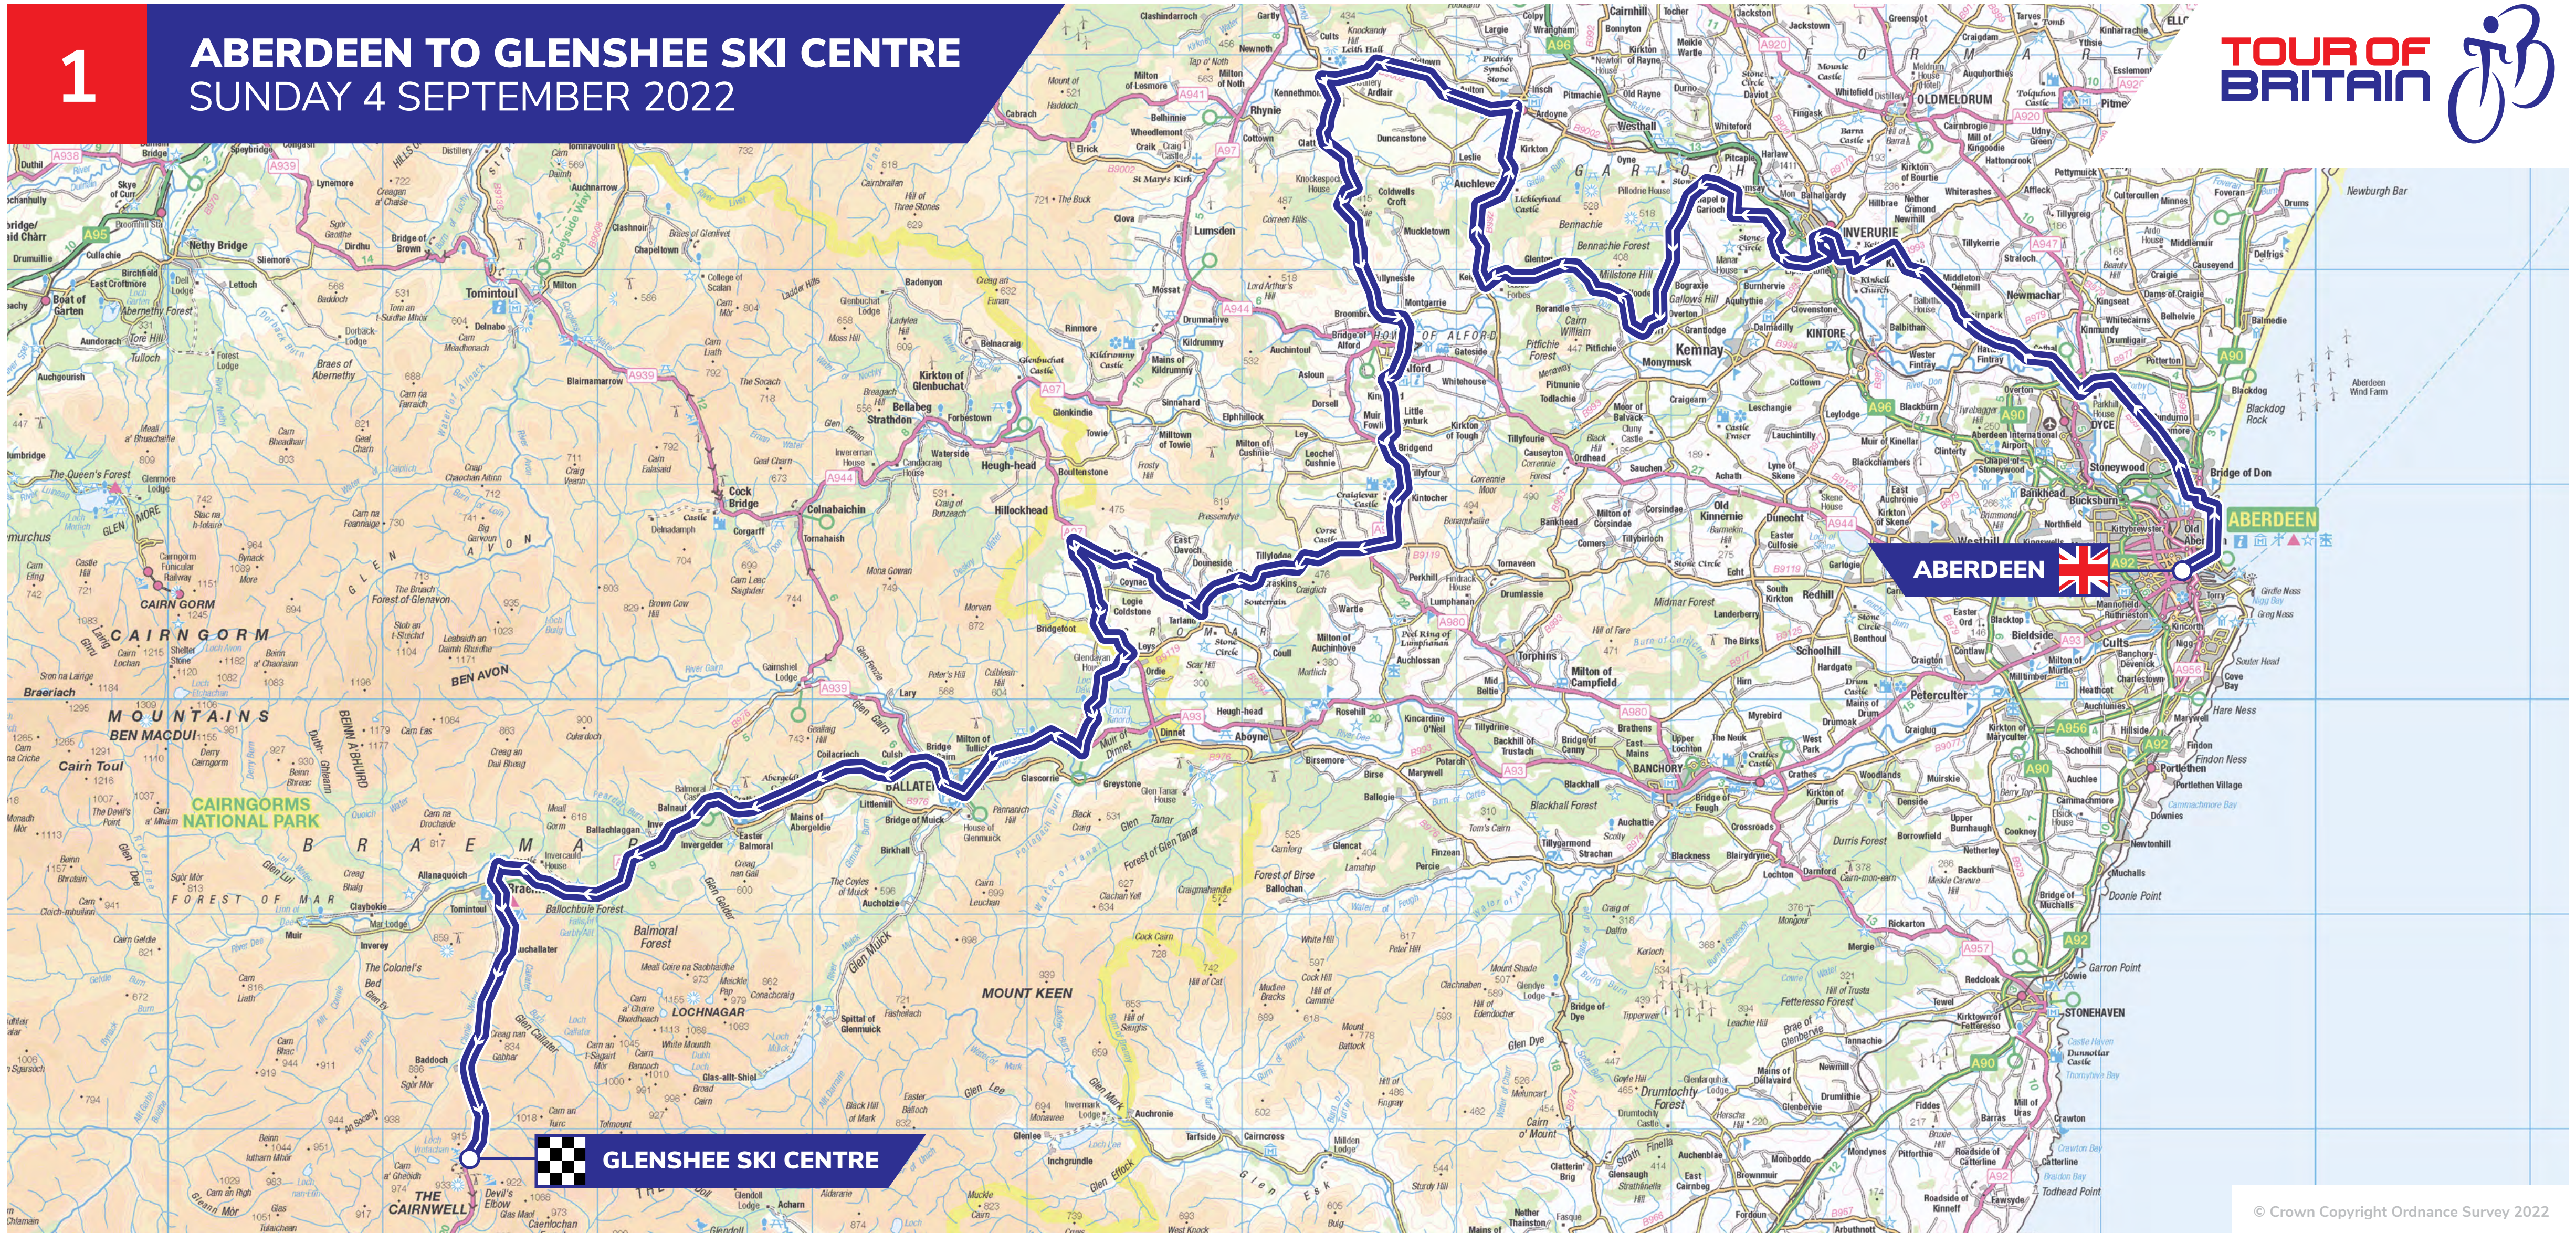

1

ABERDEEN TO GLENSHEE SKI CENTRE SUNDAY 4 SEPTEMBER 2022

TOUR OF
BRITAIN

© Crown Copyright Ordnance Survey 2022

STAGE PARTNERS

RACE PARTNERS

1

ABERDEEN TO GLENSHEE SKI CENTRE SUNDAY 4 SEPTEMBER 2022

© Crown Copyright Ordnance Survey 2022

STAGE PARTNERS

RACE PARTNERS